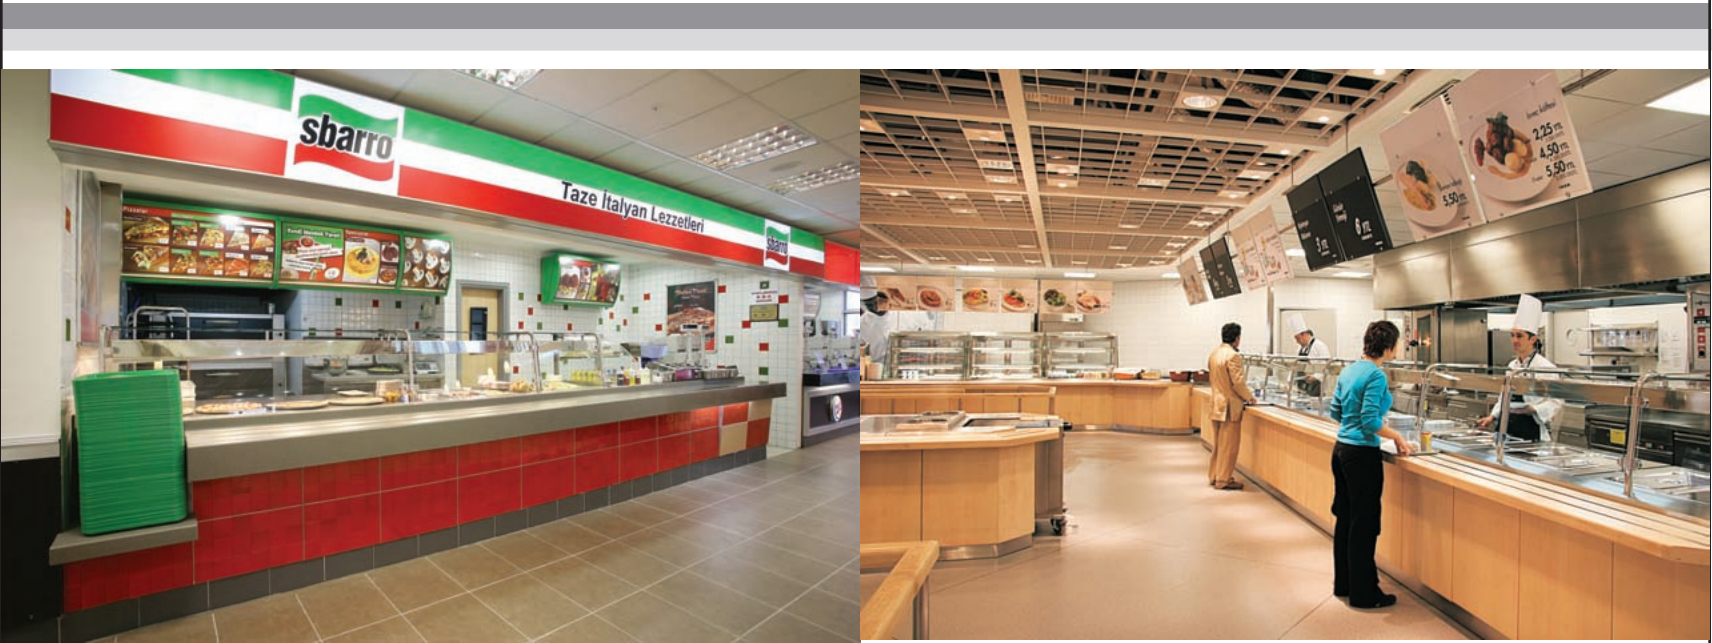

Öztiryakiler manufactures and exports more than 4500 different kind of high quality professional kitchen equipment and complete turnkey project worldwide since 1958.

From preparation to cooking, carrying and display units; from hot and cold lines to working benches and dishwashers we do have a very wide range of products for professional kitchens, cafeterias, fast food restaurants, hospitals and catering companies.

Ekonoma is a member of the Öztiryakiler Group of companies, we are involved in the design and production of open buffets & service equipments.

We use stainless steel, wood, laminate, and other surface materials in the production of our presentation and service lines. The following processing workshops are part of our factory, marble, granite, çimstone. Being the authorized practitioner of LG, Corian, and Montelli; we are able to help our client with all their needs. We do also have a Plexiglas division allowing us to be the most versatile producer in our industry.

Combining our production procedures with our total quality controls, we are able to respond to our clients needs quickly and efficiently.

4500'ü aşkın yüksek kaliteli profesyonel mutfak ekipmanları üretimi ve satışı yanı sıra tüm dünyada anahtar teslim projeler gerçekleştirmekteyiz. Hazırlıktan pişirme, taşıma ve teşhir ünitelerine; sıcak ve soğuk hatlardan çalışma tezgahlarına, bulaşık makinelerine uzanan geniş ürün yelpazemiz ile restoran, cafe, fast food zincirleri, hastaneler ve catering firmaları gibi çok geniş bir alana 1958 yılından buyana gururla hizmet vermekteyiz .

Ekonoma, açık büfe ve servis ekipmanları tasarımı ve imalatı konusunda faaliyet gösteren bir Öztiryakiler grup şirkettir.

Sunum ve servis hatlarının imalatında paslanmazdan ahşaba, laminant vb... yüzey malzemelerini kullanmaktadır. Bunun yanı sıra mermer, granit ve çimstone işleme atölyelerini de bünyesinde bulundurmaktadır. Corian, Mantelli, Lg gibi markaların yetkili uygulayıcısı olan firmamız müşterilerin tüm taleplerini karşılamaktadır. Plexiglass ekipman imalatını da kendi bünyesinde gerçekleştiren Ekonoma çok yönlü imalat konusunda sektöründe tektir.

Tüm bu imalat yöntemlerini bünyesinde barındıran firmamız müşteri taleplerini hızlı ve toplam kalite yöntemi içerisinde sorunsuz karşılayabilmektedir.